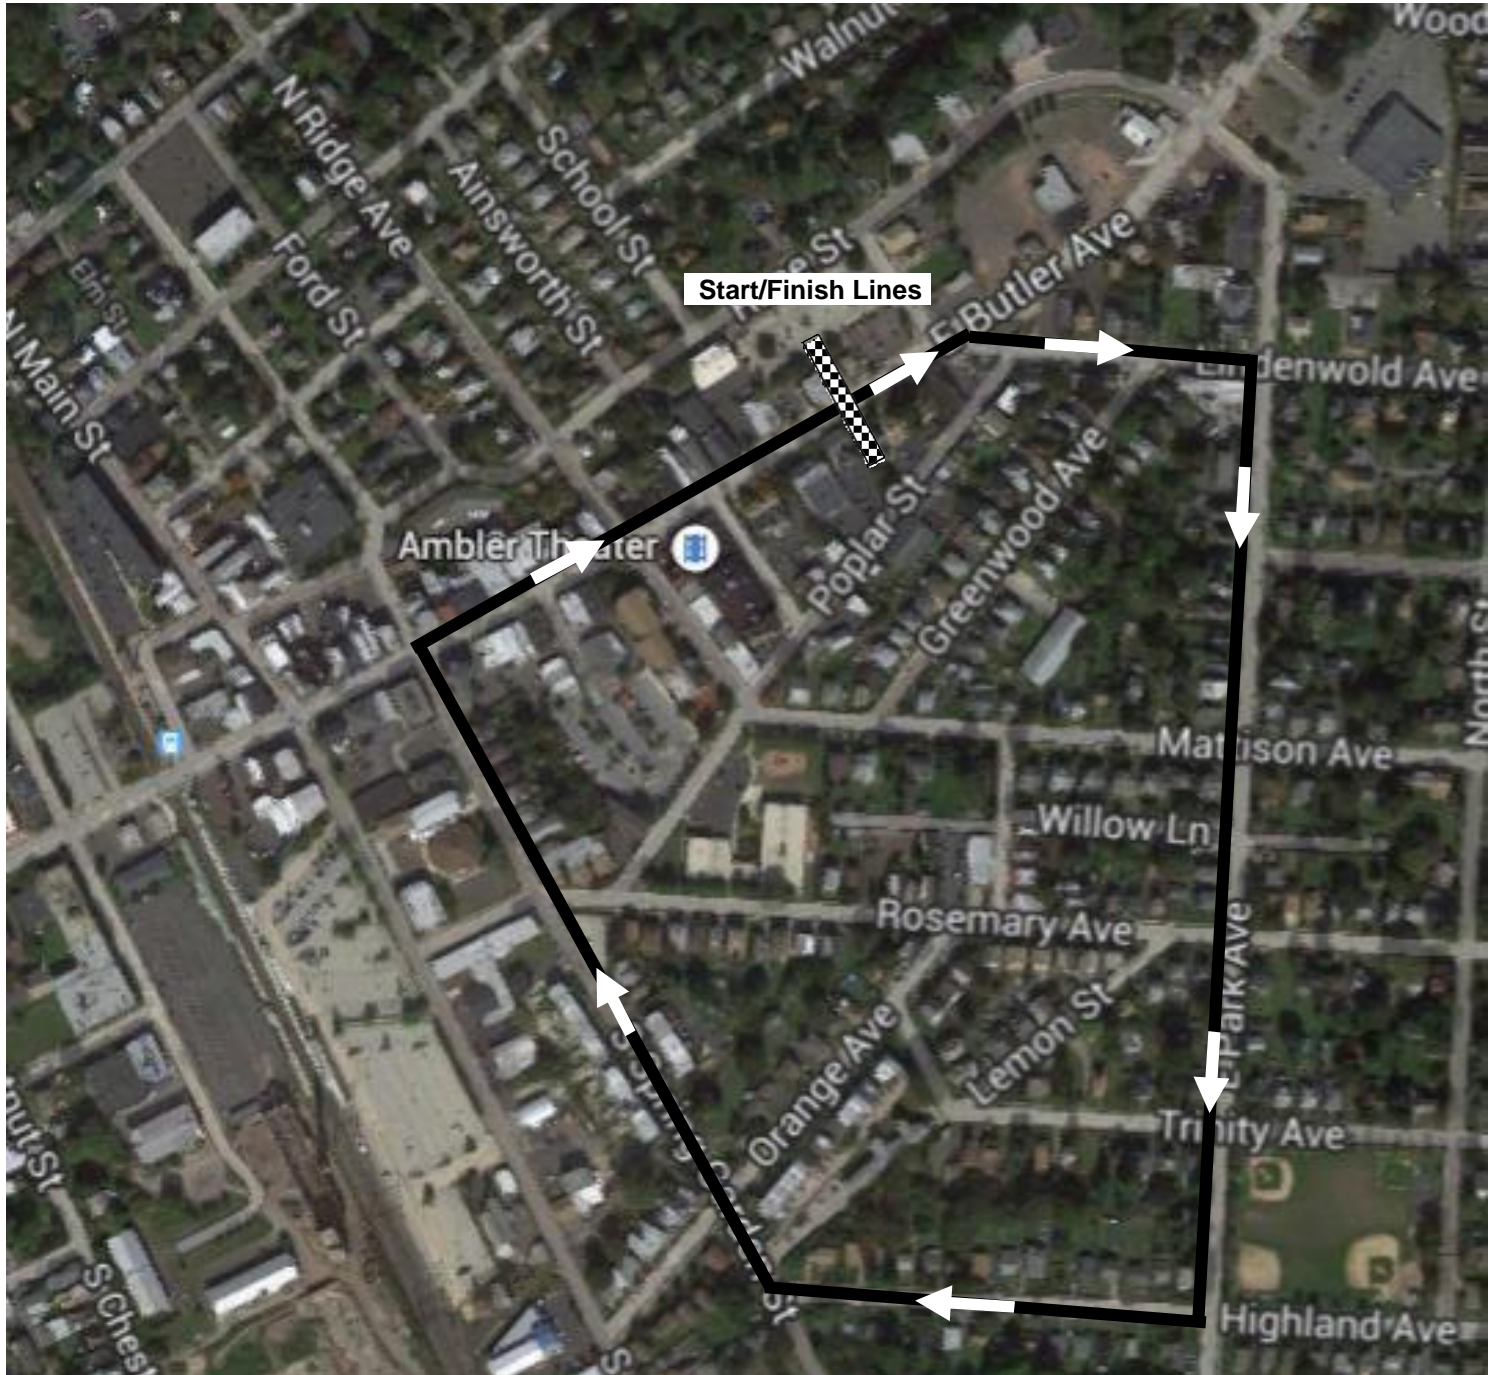

Ambler Bike Race Course Map

August 19, 2017

Course Notes:

- Each race will start and end on Butler Avenue between The Lucky Well and Ambler Theater.
- Course is closed to traffic, but cyclists should be aware of cars entering/exiting residential driveways. Volunteers will be throughout the course and each resident is receiving a race notice.